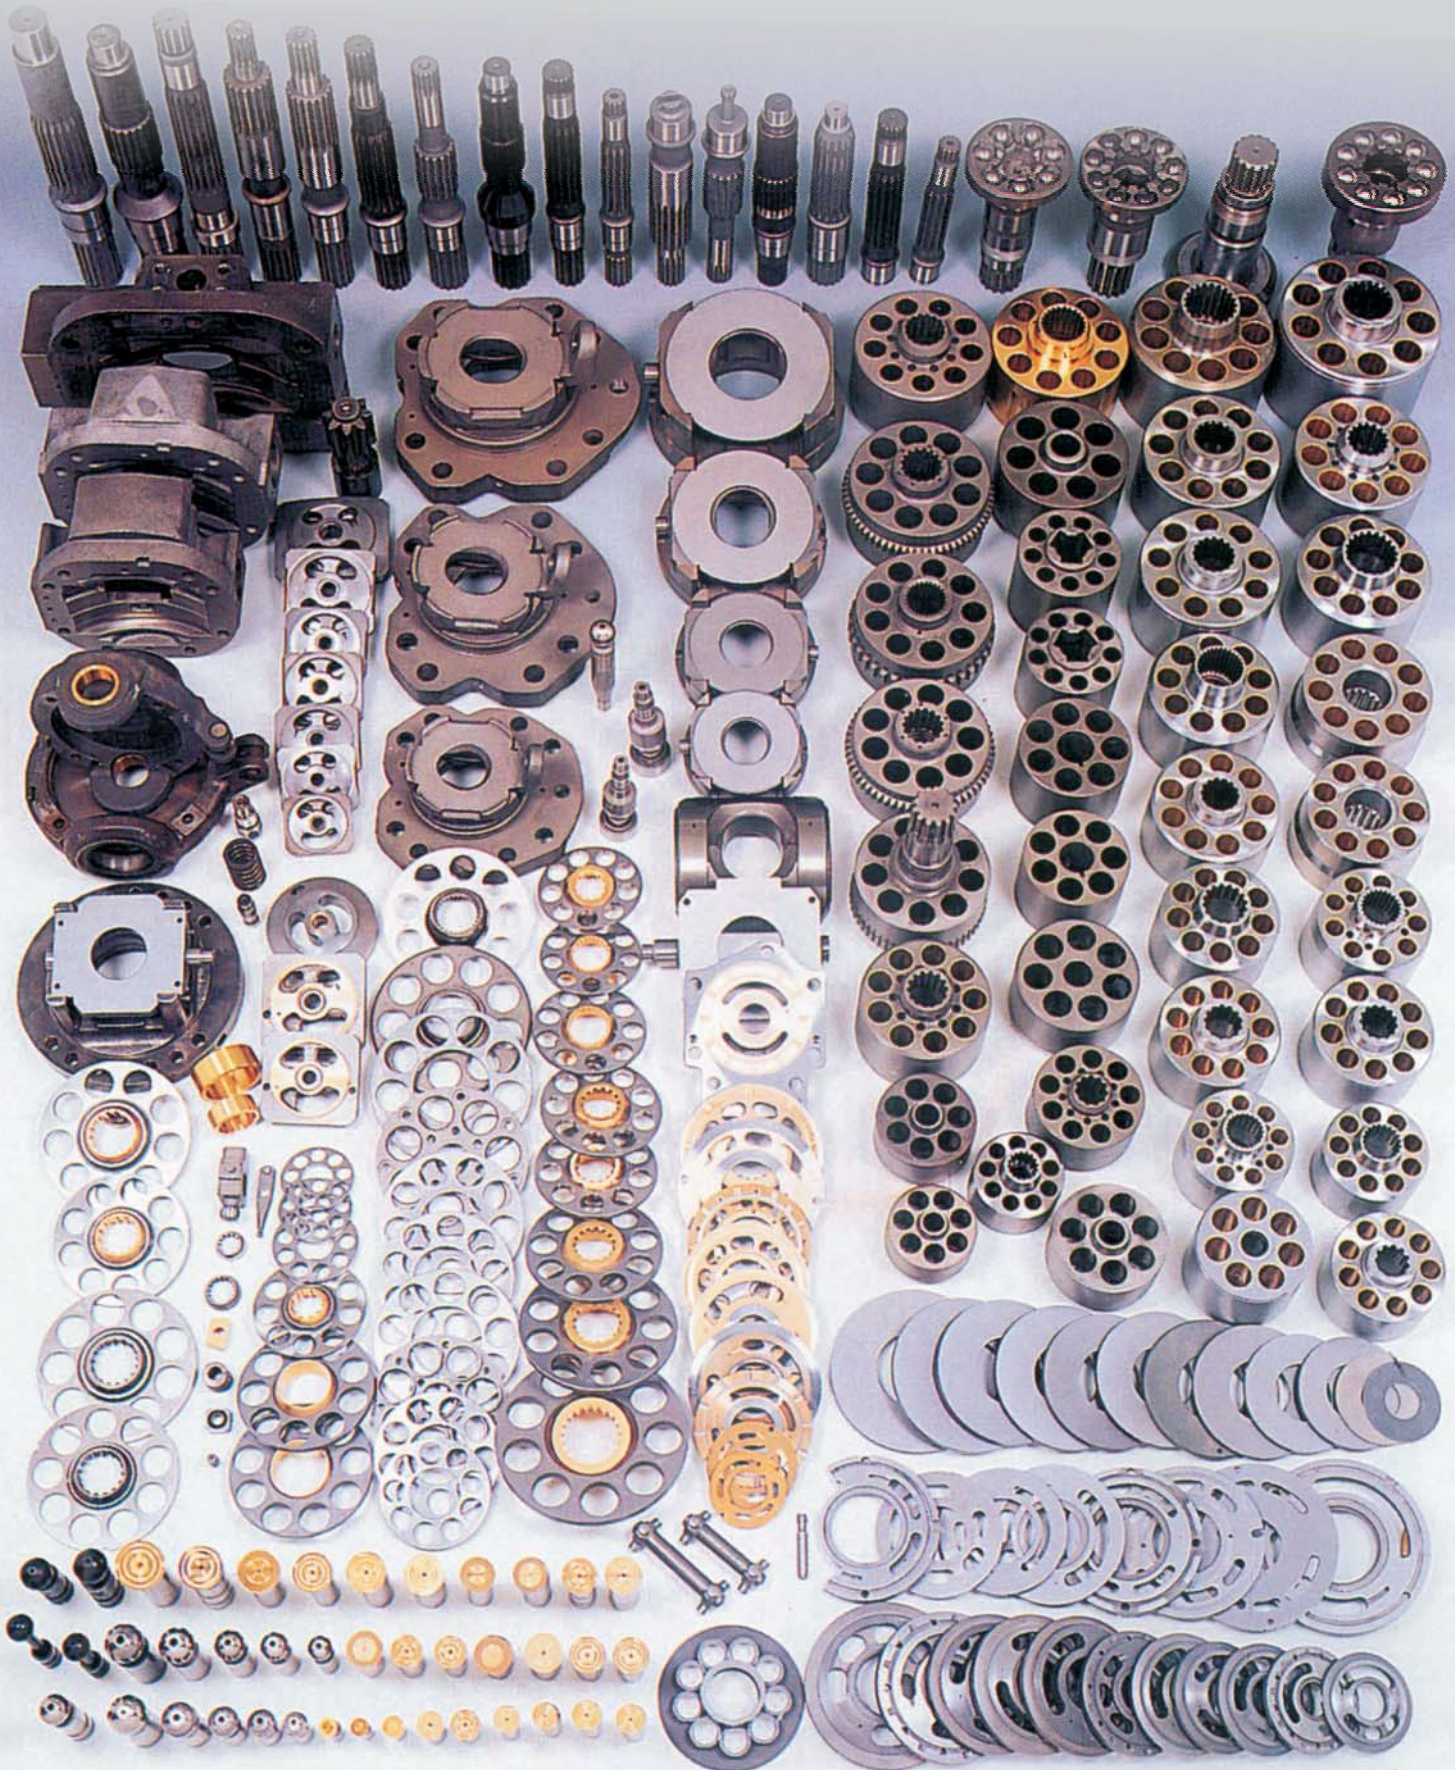

S.S.A.

tel: ++389 2 3136-373 fax: ++389 2 3119-705

GSM: ++ 389 70 272-776

e-mail: info@ssa.com.mk; sales@ssa.com.mk

www.ssa.com.mk

ul. Naroden front 3-3/22
1000 Skopje

S.S.A. Skopje