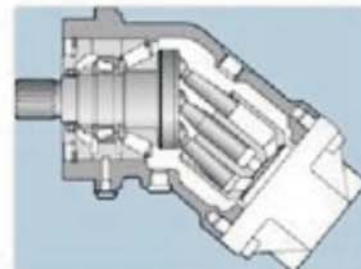

HIDRAULIC ENGINES

HIDRAULIC PUMPS:

Ponar, Vickers,
Bosch - Rexroth,
Denison, Sauer, Linde

**PARTS FOR
HIDRAULIC ENGINES**

**PARTS FOR CONSTRUCTION
MACHINES** for O&K, TEREX,
LIEBHERR, CAT,
KOMATSU, HUNDAY etc.