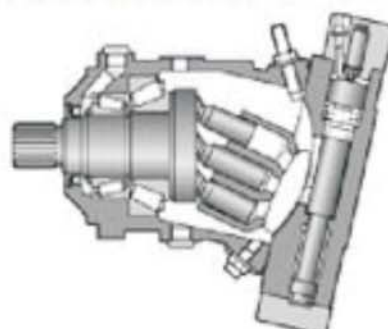

HIDRAULIC ENGINES

HIDRAULIC PUMPS:

Ponar, Vickers,
Bosch - Rexroth,
Denison, Sauer, Linde

**PARTS FOR
HIDRAULIC ENGINES**

**PARTS FOR CONSTRUCTION
MACHINES** for O&K, TEREX,
LIEBHERR, CAT,
KOMATSU, HUNDAY etc.