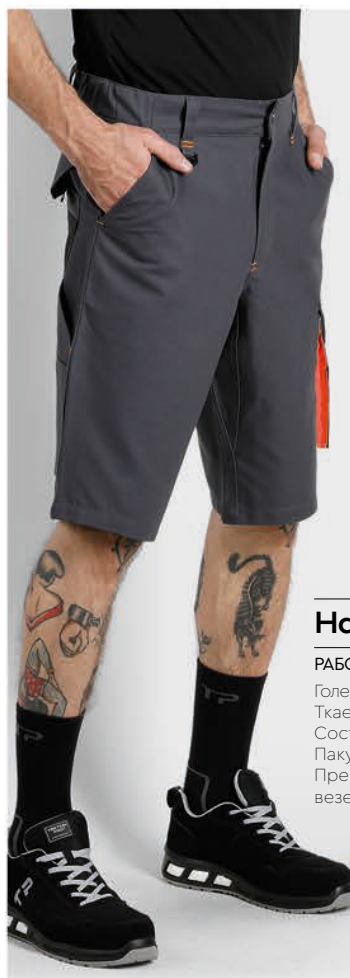

Hammer Stretch Pants

2 - Way Stretch Fabric

11

20