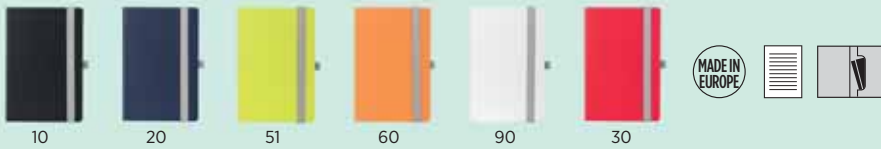

34.193
MONDO
A5 NOTEBOOK

Book block: printed on white offset paper 80 g/m², 192 lined pages Cover material: thermo sensitive PU Size: 14.4 x 21.4 cm
Packing: 20 Recommended print type: hot stamping, screen printing, foil stamping, laser engraving, digital printing