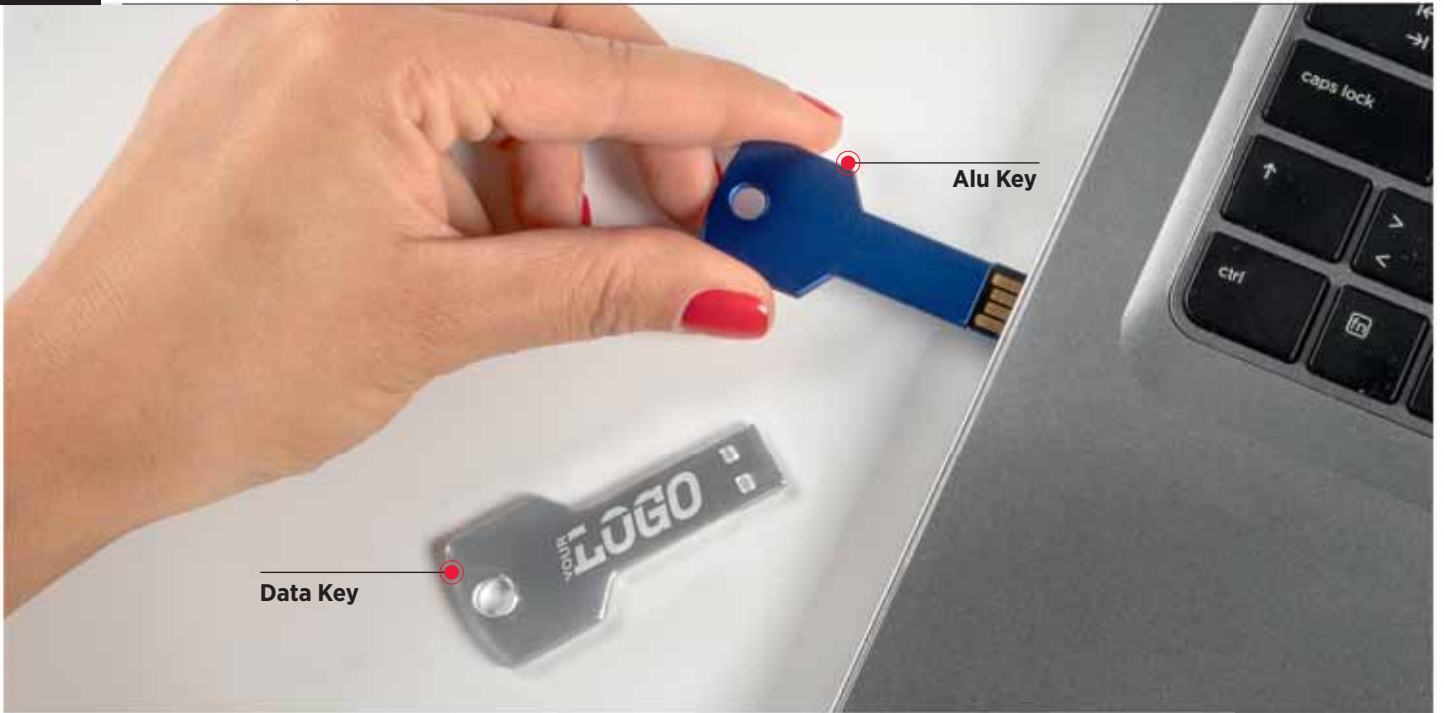

USB 2.0 | 8 GB | 16 GB | 32 GB

86

88

37.622.88  
**HASH**  
 USB FLASH MEMORY  
 Size: 1.2 x 4.3 x 0.4 cm  
 Recommended print type: laser engraving

USB 2.0 | 8 GB | 16 GB | 32 GB  
 USB 3.0 | 8 GB | 16 GB | 32 GB