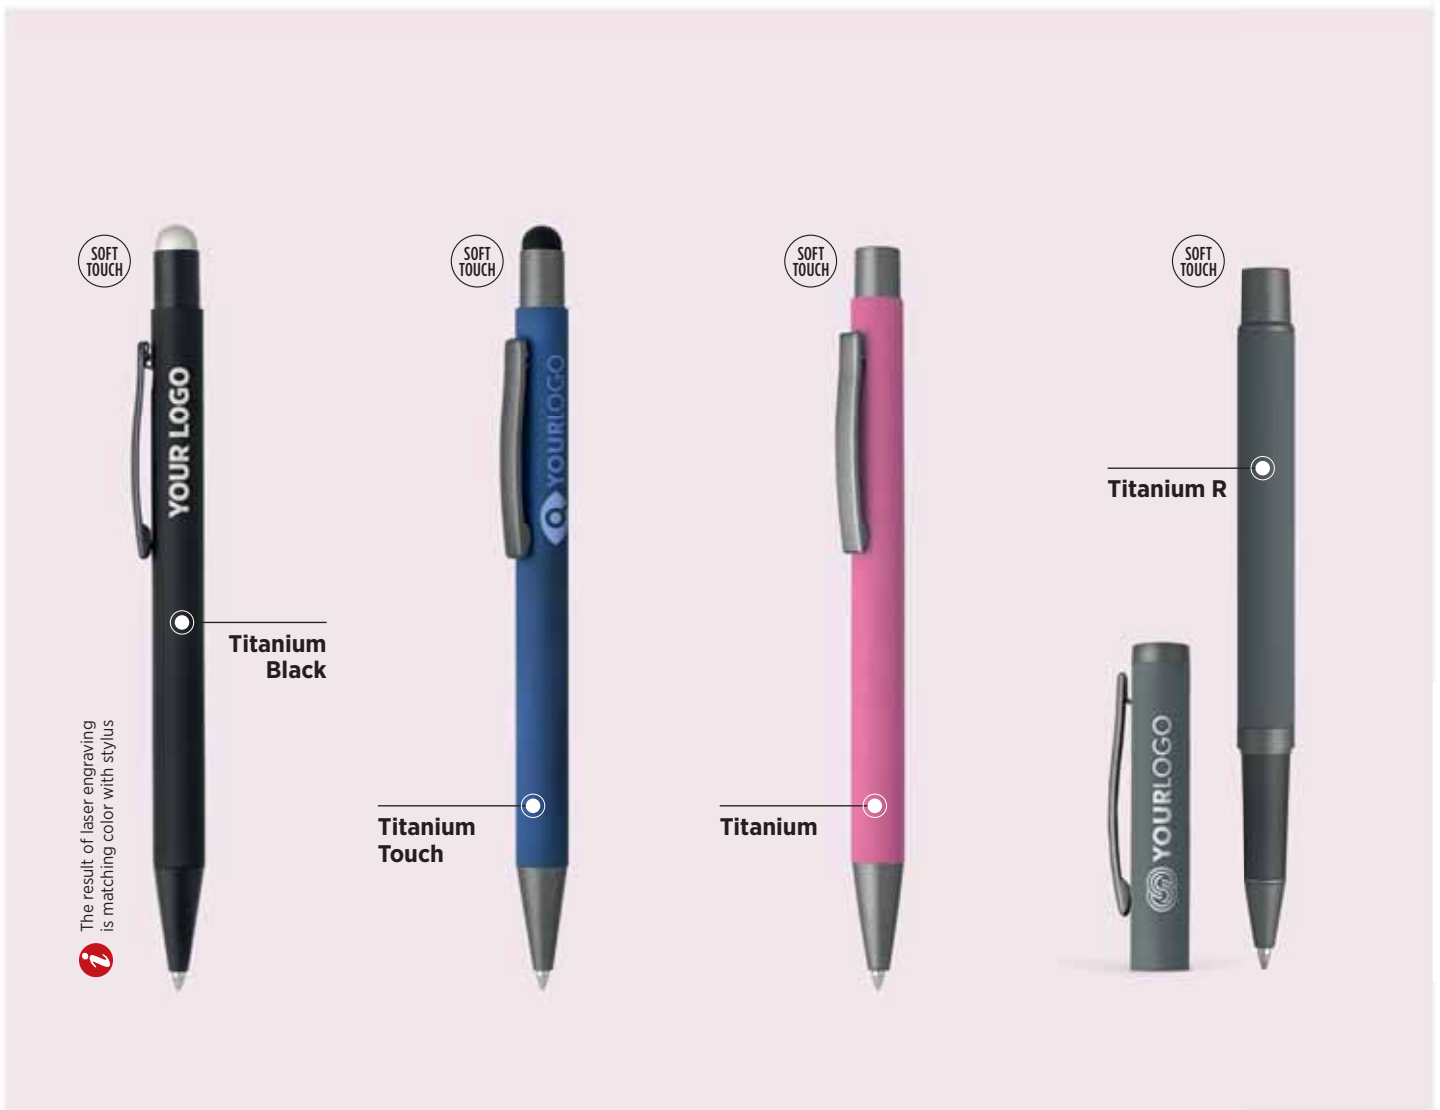

PENS

23 30 51 90 80

10 20 30 90 12

10 12 20 28 24 31

NEW

10 12 20 90 30

30 40 50 51 60 90 80

11.066
TITANIUM BLACK
METAL "TOUCH" BALL PEN

Ink color: blue Size: Ø 1 x 14.2 cm Packing: 600/50 Recommended print type: laser engraving, digital printing

11.065
TITANIUM TOUCH
METAL "TOUCH" BALL PEN

Ink color: blue Size: Ø 1 x 14.2 cm Packing: 600/50 Recommended print type: laser engraving, digital printing

11.056
TITANIUM
METAL BALL PEN

Ink color: blue Size: Ø 1 x 13.5 cm Packing: 600/50 Recommended print type: laser engraving, digital printing

11.074
TITANIUM R
METAL ROLLER PEN

Ink color: blue Size: Ø 1 x 13.7 cm Packing: 600/50 Recommended print type: laser engraving, digital printing