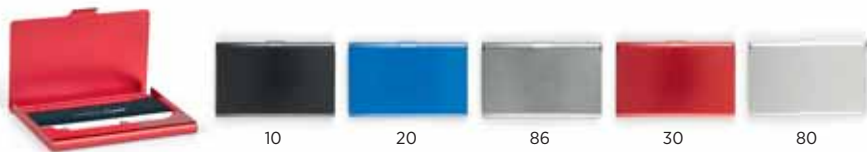

34.298
FLEX
NAME CARD HOLDER WITH RFID PROTECTION
Material: aluminum
Size: 9.4 x 6 x 0.8 cm Packing: 500/50/1
Recommended print type: laser engraving, pad printing