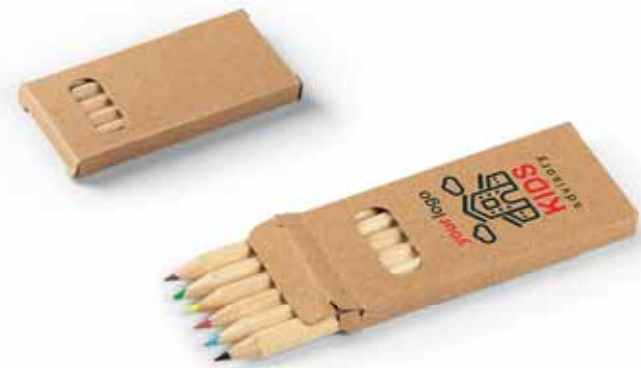

ECO

KIDS

34.379.71

SKETCH

COLOR PENCILS, 6/1

Size: 9 x 4.5 x 0.8 cm Packing: 500/25
Recommended print type: pad printing, digital printing,
screen printing

ECO

KIDS