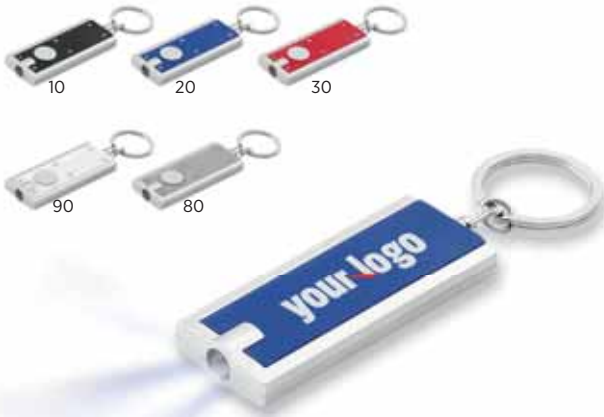

- 01 Can opener
- 02 Screwdriver
- 03 Blade
- 04 Corkscrew
- 05 Nail cleaner
- 06 Keychain ring

20 90 30  
 34.079  
**BREAKER**  
 SCRAPER FOR SNOW AND ICE  
 Size: 10.5 x 22.3 x 1.2 cm Packing: 200/50/1  
 Recommended print type: screen printing, pad printing

10 20 90 30  
 32.050  
**NORWAY**  
 3 IN 1 SCRAPER FOR SNOW AND ICE  
 Size: 25.5 x 11.3 x 1.7 cm Packing: 150/50/1  
 Recommended print type: screen printing, pad printing, digital printing

10 20 90 30  
 34.088  
**ICELAND**  
 SCRAPER FOR SNOW AND ICE, WITH A GLOVE  
 Size: 38 x 18 x 2 cm Packing: 100/50/1  
 Recommended print type: screen printing, preslikač, embroidery

32.055  
**IDEA MINI**  
KEY HOLDER LIGHT BULB SHAPED

3 x LR41 batteries included  
Size: Ø 2 x 6 cm Packing: 500/100/1  
Recommended print type: pad printing

32.052  
**IDEA**  
LIGHT BULB SHAPED FLASHLIGHT

requires 3 AAA batteries, batteries not included  
Size: Ø 5.5 x 15.7 cm Packing: 100/50/1  
Recommended print type: pad printing

Idea Mini

Idea

33.012  
**GLIT**  
KEY HOLDER WITH LED LAMP

3 x LR1130 batteries included  
Size: 7 x 2.4 x 1 cm Packing: 500/50  
Recommended print type: screen printing, pad printing