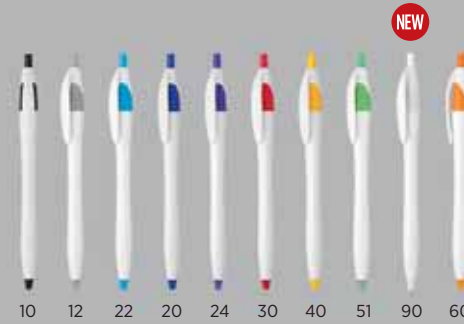

10 12 22 20 24 30 40 51 90 60

10.083

521

PLASTIC BALL PEN

Ink color: blue Size: Ø 1 x 14.5 cm

Packing: 1000/50 Recommended print type: pad printing

10.142

SWAN

PLASTIC BALL PEN

Ink color: blue Size: Ø 1.2 x 14.5 cm

Packing: 1000/50 Recommended print type: pad printing