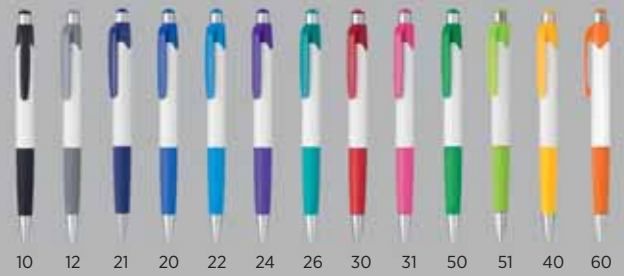

10.087  
**COLIBRI**  
PLASTIC BALL PEN

Ink color: blue Size: Ø 1 x 13.8 cm  
Packing: 1000/50 Recommended print type: pad printing

505

Swan

521

Paloma

10 12 21 20 22 24 26 30 31 50 51 40 60

10.039