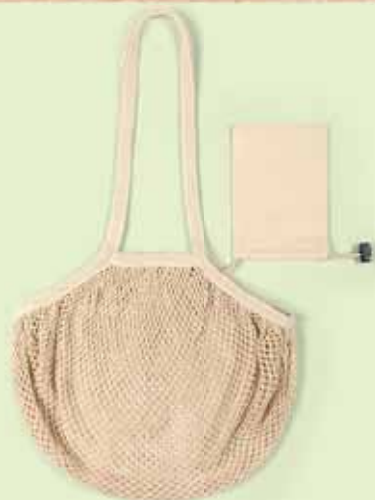

# Ginger Naturella Mesh

BAGS & TRAVEL

**NEW** **ECO**

34.437.71

**GINGER**

BAG, 160 g/m<sup>2</sup>

Material: cotton Size: 40 x 33 cm  
Handles: 70 x 2 cm Recommended print  
type: screen printing, transfer printing