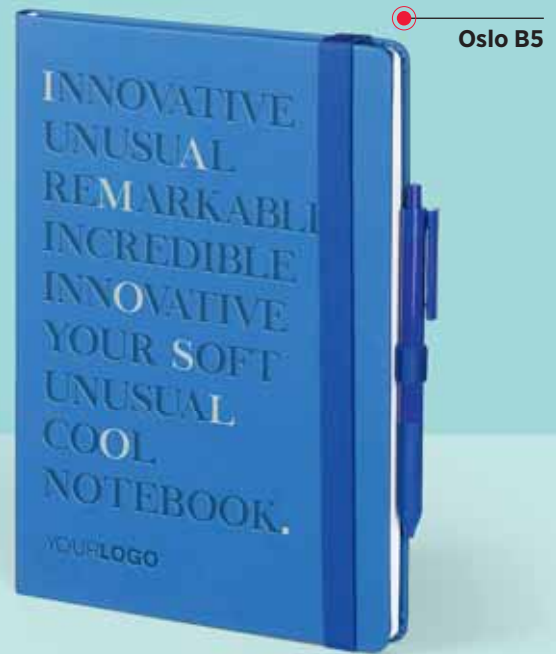

Oslo B5

34.280
OSLO

A5 NOTEBOOK

Book block: printed on white offset paper 80 g/m², 192 lined pages
Cover material: thermo sensitive PU Size: 14.4 x 21.4 cm Packing: 20
Recommended print type: hot stamping, screen printing, foil stamping, laser engraving, digital printing

34.461

OSLO B5

B5 NOTEBOOK

Book block: printed on white offset paper 80 g/m², 192 lined pages
Cover material: thermo sensitive PU Size: 17.4 x 24.4 cm Packing: 20
Recommended print type: hot stamping, screen printing, foil stamping, laser engraving, digital printing

34.412

BREMEN

A5 NOTEBOOK

Book block: printed on white offset paper 80 g/m², 192 lined pages
Cover material: thermo sensitive PU Size: 14.4 x 21.4 cm Packing: 20
Recommended print type: hot stamping, screen printing, foil stamping, digital printing