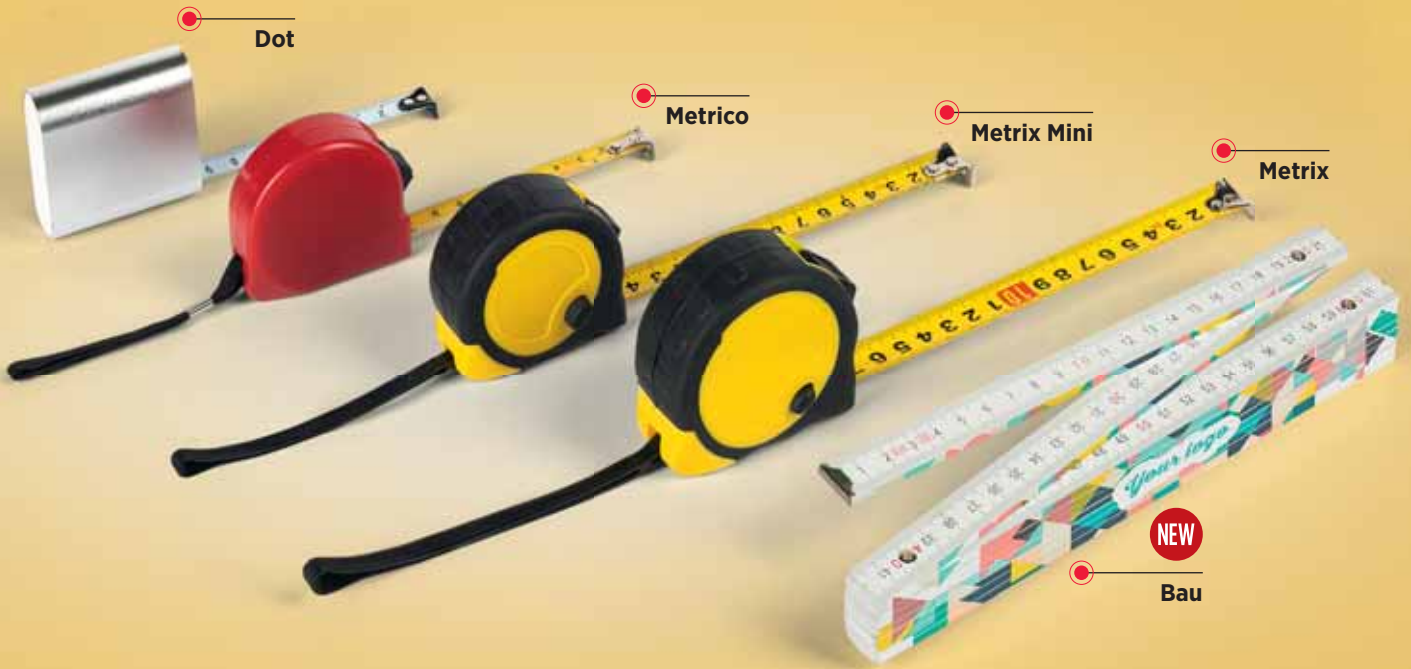

34.052.40
METRIX MINI
TAPE MEASURE, 3 m
Size: 6.3 x 5.9 x 3.4 cm Packing: 100/10/1
Recommended print type: pad printing