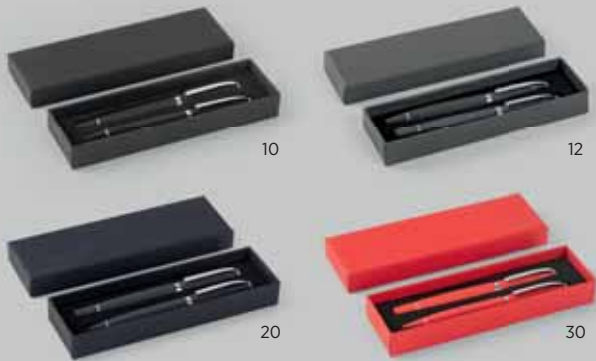

METAL BALL PEN AND ROLLER PEN SET

Ink color: blue Size: 17.5 x 5.5 x 2.5 cm

Packing: 100/25/1 Recommended print type: laser engraving, digital printing

NEW

SOFT TOUCH

Astra Plus

NEW

SOFT TOUCH