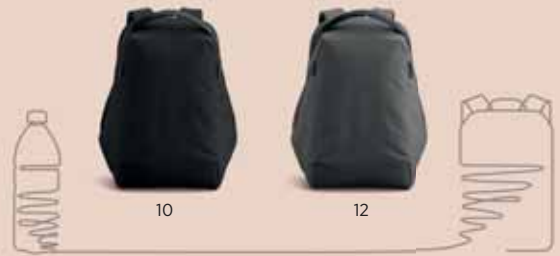

NEW

34.434

PRESTON RPET

BUSINESS BACKPACK

Material: RPET Size: 45 x 32 x 15 cm Packing: 4/1
Recommended print type: screen printing, transfer printing