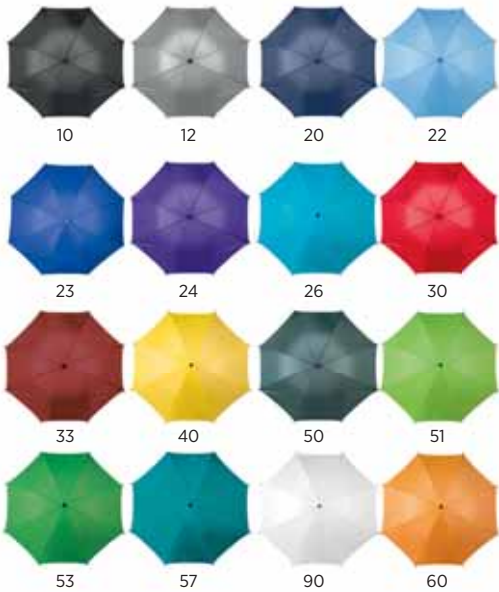

40.005
CLASSIC
UMBRELLA WITH AUTOMATIC OPENING
Material: polyester Size: Ø 103 x 89.5 cm Packing: 25
Recommended print type: screen printing, transfer printing