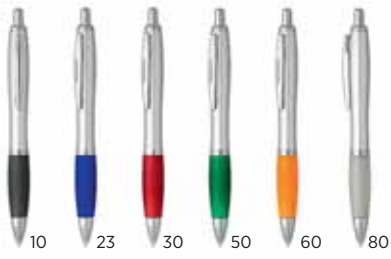

10.164

BALZAC S

PLASTIC BALL PEN

Ink color: blue Size: Ø 1.3 x 14 cm

Packing: 1000/50 Recommended print type: pad printing

10.163

BALZAC C

PLASTIC BALL PEN

Ink color: blue Size: Ø 1.3 x 14 cm

Packing: 1000/50 Recommended print type: pad printing

10.104

BALZAC PRO

PLASTIC BALL PEN

Ink color: blue Size: Ø 1.3 x 14 cm

Packing: 1000/50 Recommended print type: pad printing

10.103

BALZAC

PLASTIC BALL PEN

Ink color: blue Size: Ø 1.3 x 14 cm

Packing: 1000/50 Recommended print type: pad printing

Balzac

Balzac

Balzac C

Balzac Pro

Balzac S