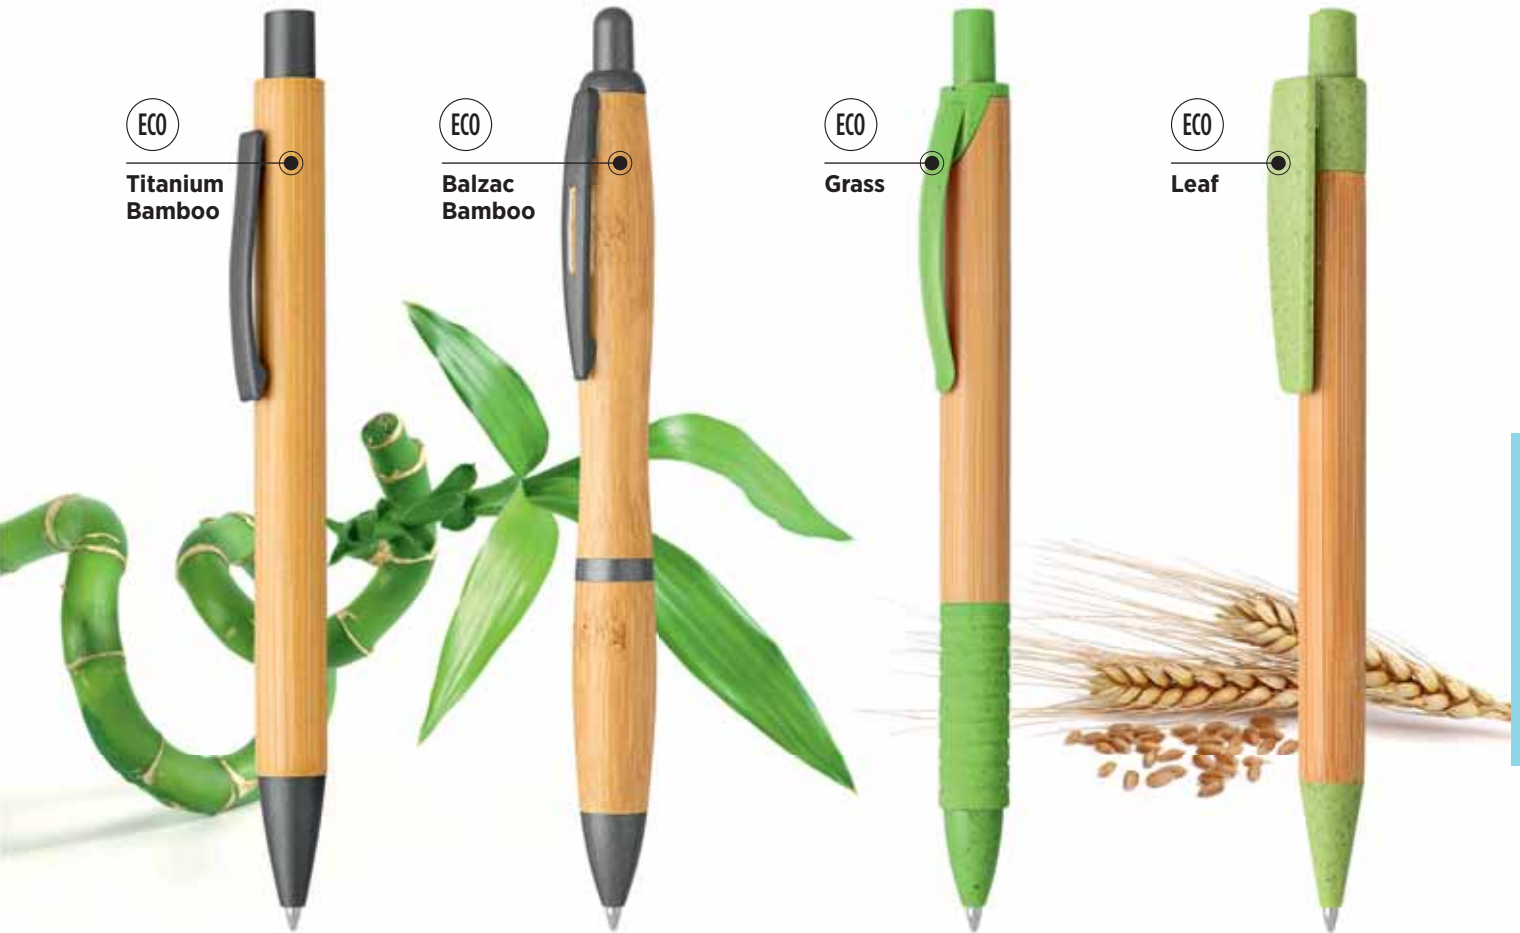

# PENS

PLASTIC PENS, METAL PENS, PEN SETS, GIFT BOXES,  
WOODEN PENS, WOODEN PENCILS AND HIGHLIGHTERS

PENS

12 23 30 51 71 60

51 71

10.184.71  
**TITANIUM BAMBOO**  
BAMBOO BALL PEN

Material: bamboo tube Ink color: blue  
Size: Ø 1.1 x 13.7 cm Packing: 1000/50  
Recommended print type: laser engraving