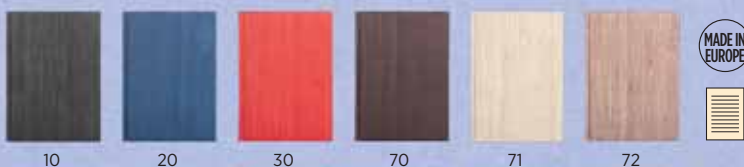

10 20 30 70 71 72

60.046

SHERWOOD

B5 AGENDA

Book block: printed on ivory offset paper 80 g/m², 224 lined pages
Cover material: thermo sensitive PU Size: 17.5 x 24.5 cm Packing: 10
Recommended print type: hot stamping, screen printing, laser engraving, digital printing