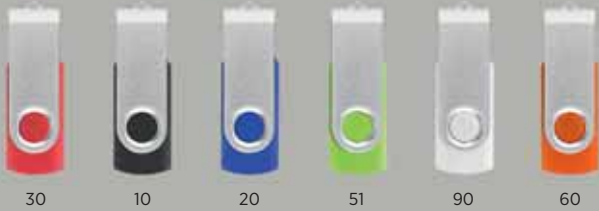

30 10 20 51 90 60

37.619
SMART SILVER
USB FLASH MEMORY
Size: 5,8 x 1,9 x 1,1 cm
Recommended print type: laser engraving, screen printing, pad printing