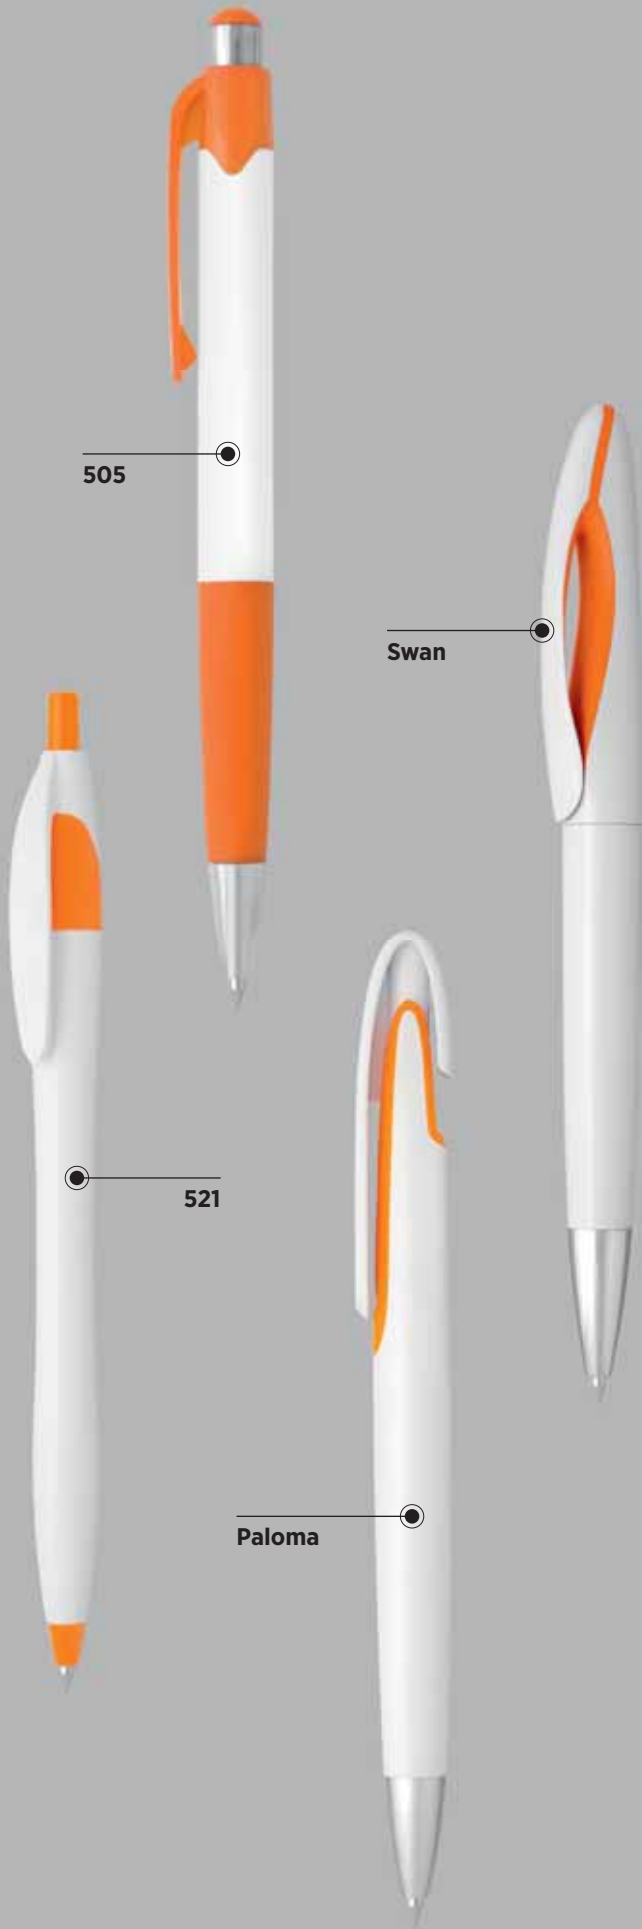

505

Swan

521

Paloma