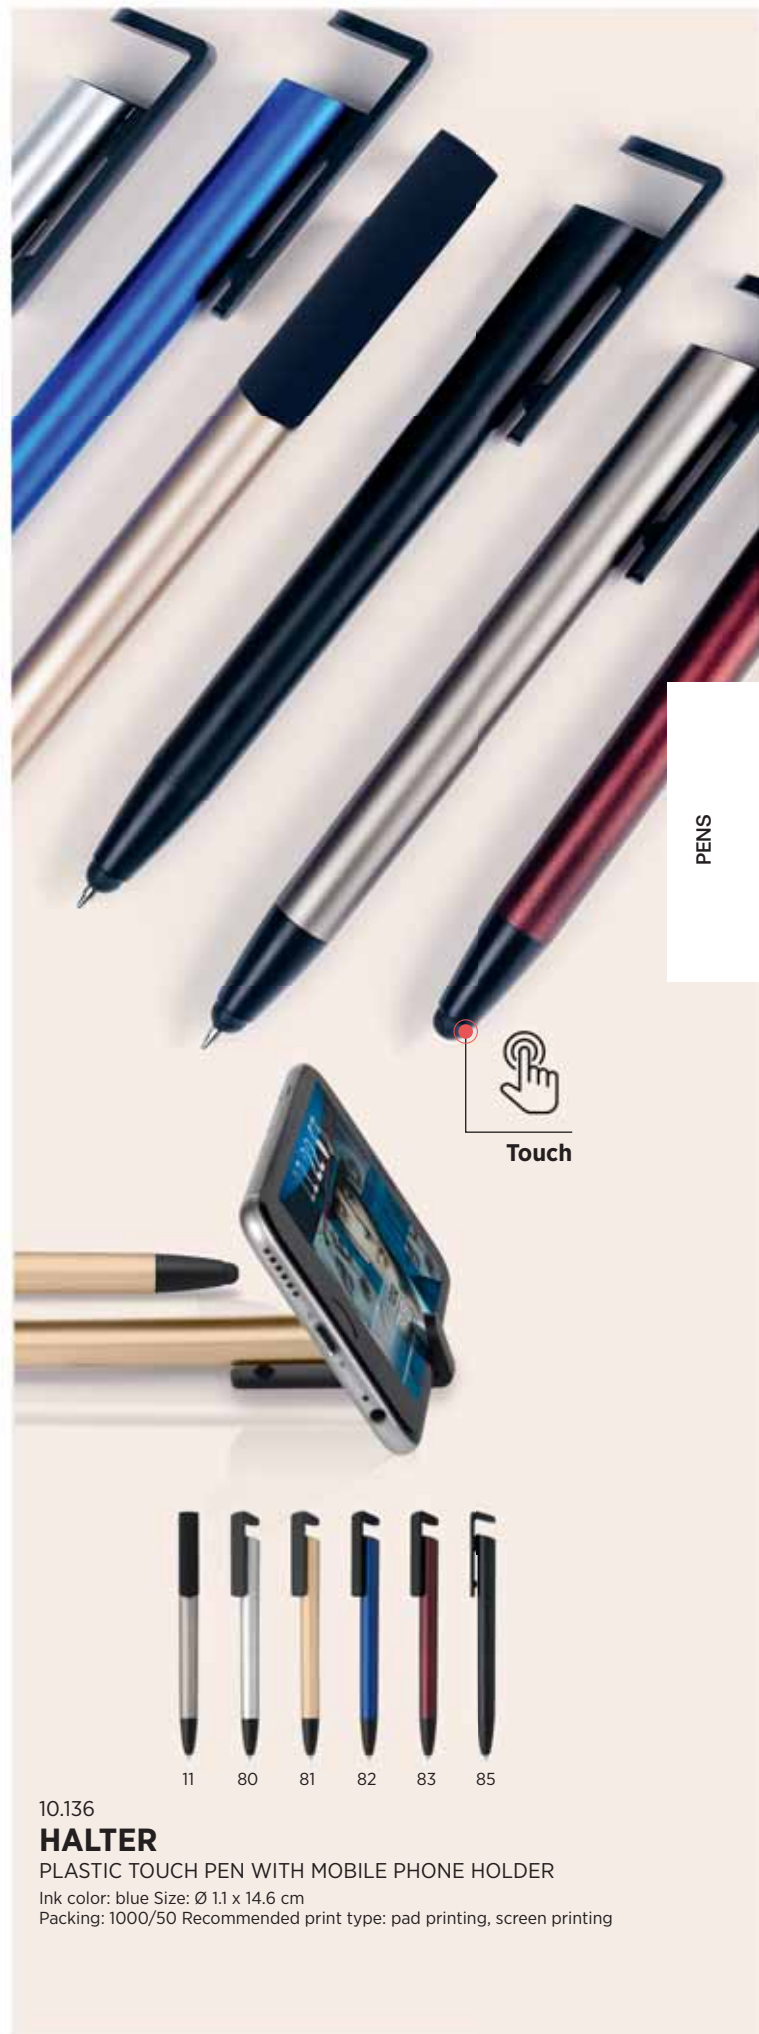

PENS

Touch

10.136

HALTER

PLASTIC TOUCH PEN WITH MOBILE PHONE HOLDER

Ink color: blue Size: Ø 1.1 x 14.6 cm
Packing: 1000/50 Recommended print type: pad printing, screen printing