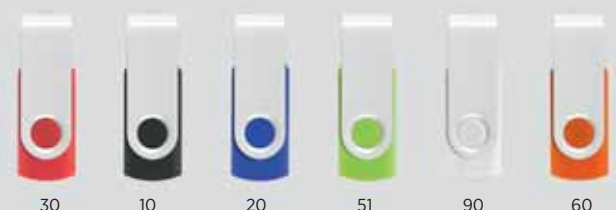

SMART WHITE

USB FLASH MEMORY

Size: 5.8 x 1.9 x 1.1 cm

Recommended print type: screen printing, pad printing