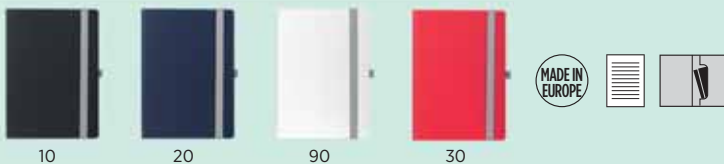

34.194
MONDO MAXI
B5 NOTEBOOK

Book block: printed on white offset paper 80 g/m², 192 lined pages Cover material: thermo sensitive PU Size: 17.4 x 24.4 cm
Packing: 20/10 Recommended print type: hot stamping, screen printing, foil stamping, laser engraving, digital printing