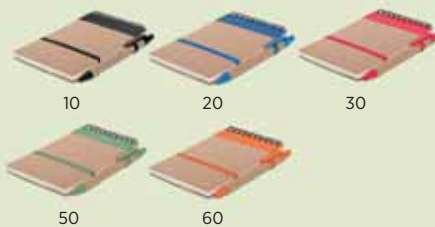

34.108
ORGANIC
NOTEBOOK WITH PEN
Size: 14 x 10 x 1.3 cm Packing: 100/50/1
Recommended print type: screen printing