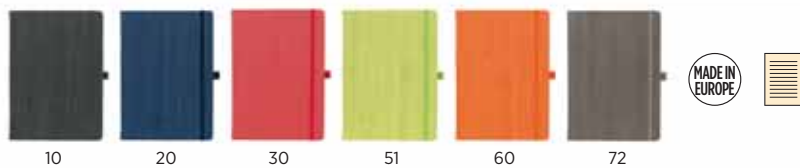

34.234
PINO MAXI
B5 NOTEBOOK

Book block: printed on ivory offset paper 80 g/m², 192 lined pages
Cover material: thermo sensitive PU Size: 17.4 x 24.4 cm Packing: 20
Recommended print type: hot stamping, digital printing