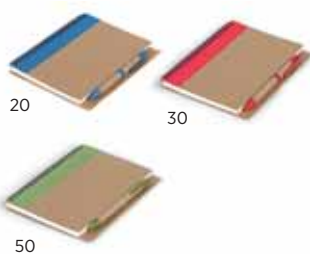

ECO

34.292

**NATURA**

NOTEBOOK WITH PEN

Size: 9.8 x 14 x 0.9 cm Packing: 100/50/1  
Recommended print type: screen printing, pad printing, digital printing

20 30

50

ECO