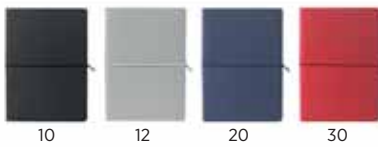

Siena

Tesoro

Toscana

OFFICE

34.413

**SIENA**

A5 NOTEBOOK

Book block: printed on ivory offset paper 80 g/m<sup>2</sup>, 192 lined pages  
 Cover material: thermo sensitive PU Size: 14.5 x 21 cm Packing: 20  
 Recommended print type: hot stamping, screen printing, foil stamping, laser engraving, digital printing