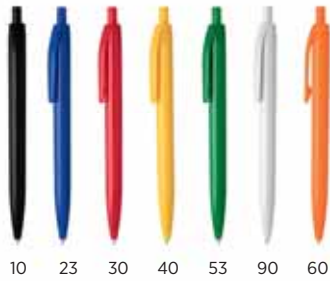

# Balzac

Balzac

Balzac C

Balzac Pro

Balzac S

10.161  
**AMIGA**  
PLASTIC BALL PEN

Ink color: blue Size: Ø 1 x 13.8 cm  
Packing: 1000/50 Recommended print type: pad printing

10.033  
**WINNING 2011**  
PLASTIC BALL PEN