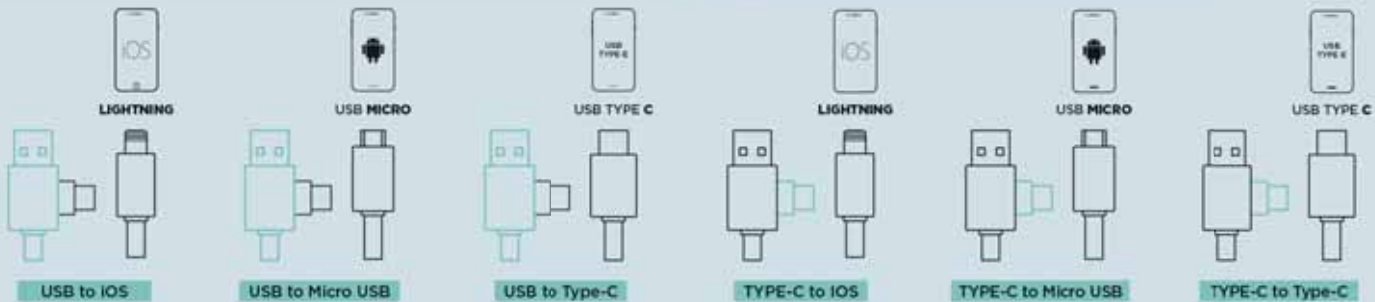

Flet 6in1 & Flash 6in1
Universal charging cables
for all your devices