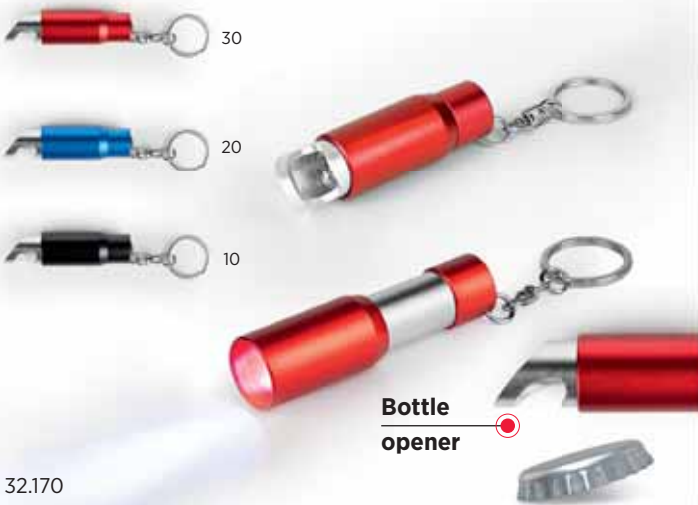

32.149.90  
**BIKER**  
SAFETY LED LIGHT  
CR2032 battery included  
Size: 7 x 3.4 x 2.1 cm Packing: 200/50/1  
Recommended print type: pad printing

30

20

10

**Bottle  
opener**

32.170  
**BUZZ**  
FLASHLIGHT, KEY HOLDER, BOTTLE OPENER (3 LED)  
3 x LR44 batteries included  
Size: Ø 1.9 x 7.2 cm Packing: 200/50/1  
Recommended print type: laser engraving