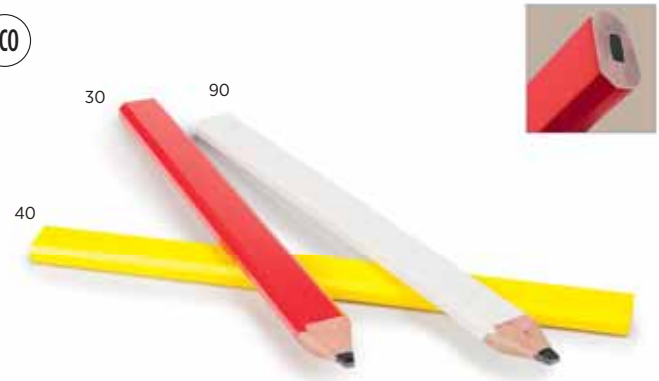

12.001
CARPENTER
WOODEN PENCIL HB
Size: 1.3 x 0.7 x 17.6 cm Packing: 1000/50
Recommended print type: laser engraving, screen printing, pad printing