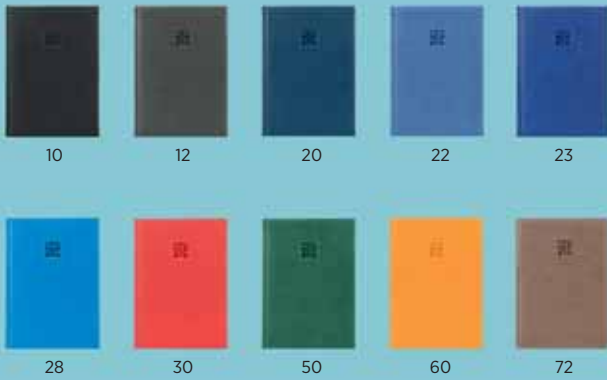

60.901
VENTURA
B5 AGENDA

Book block: printed on ivory offset paper 80 g/m², 224 lined pages
Cover material: thermo sensitive PU Size: 17.5 x 24.5 cm Packing: 10/1
Recommended print type: hot stamping, screen printing, laser engraving, digital printing