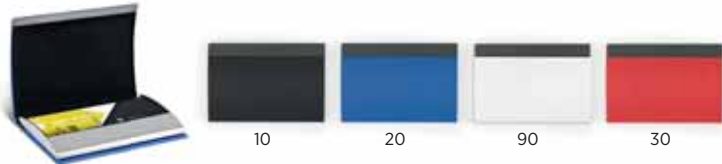

34.160
RIVERA
NAME CARD HOLDER
Material: PU and metal
Size: 9.6 x 6.4 x 1.3 cm Packing: 200/20/1
Recommended print type: laser engraving