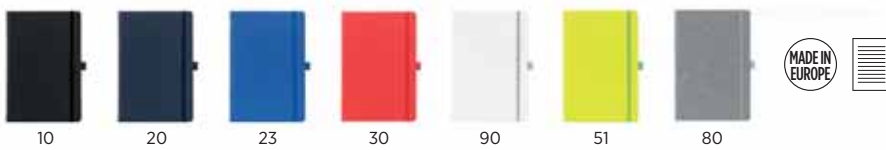

34.256

MALPENSA

A5 NOTEBOOK

Book block: printed on white offset paper 80 g/m², 192 lined pages Cover material: thermo sensitive PU Size: 14.4 x 21.4 cm
Packing: 20 Recommended print type: hot stamping, screen printing, foil stamping, laser engraving, digital printing