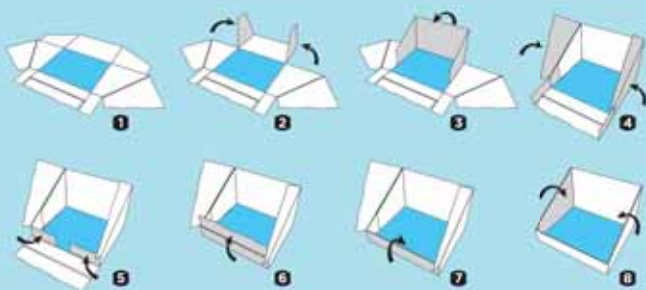

87.038.21

DFM 10 DISPLAY BOX

DISPLAY BOX FOR DFM 50