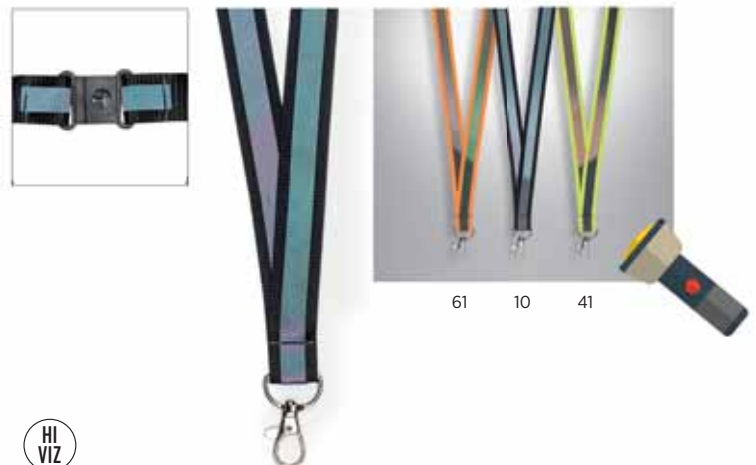

35.142

**LUSTRO**

LANYARD FOR ID CARDS, 20 mm  
 Size: 90 (2 x 45) x 2 cm Packing: 500/50/10  
 Recommended print type: screen printing