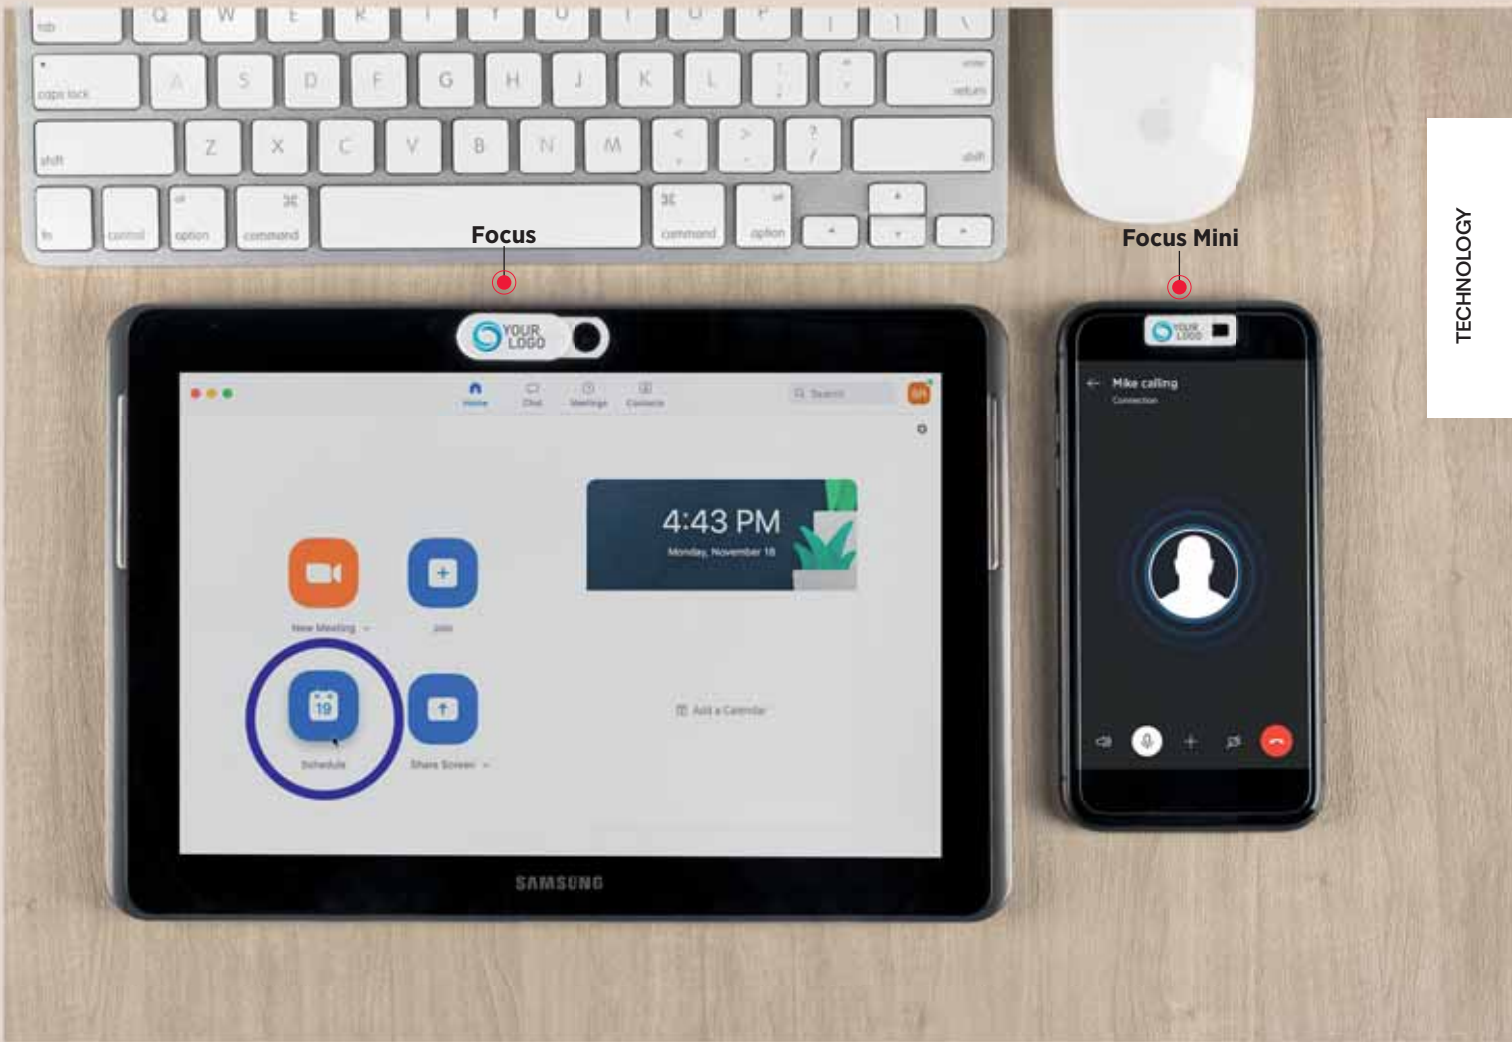

37.615
FOCUS

LAPTOP CAMERA COVER

Size: 3.2 x 1.3 x 0.1 cm

Packing: 20000/100

Recommended print type: pad printing, digital printing

37.616
FOCUS MINI

MOBILE PHONE CAMERA COVER

Size: 1.9 x 0.85 x 0.1 cm

Packing: 20000/1000/100

Recommended print type: pad printing, digital printing

37.792.10

PRIV

LAPTOP CAMERA COVER

Size: 4.1 x 1.6 x 0.2 cm

Packing: 10000/50

Recommended print type: pad print, digital printing

10

90

37.790

GIZMO

4 PORT USB HUB

Size: 5.2 x 4.1 x 1 cm Packing: 500/100/1

Recommended print type: screen printing, pad printing, digital printing

30

20

90

10

37.614

FEN 3IN1

USB FAN 3 IN 1

Size: 8.8 x 4.5 x 3.8 cm Packing: 200/50/1

Recommended print type: pad printing

Lightning

Type-C

Micro USB