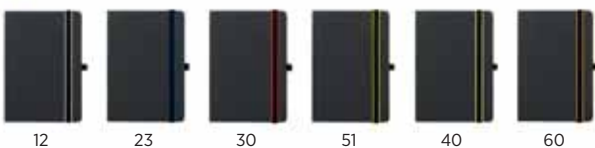

34.461

OSLO B5

B5 NOTEBOOK

Book block: printed on white offset paper 80 g/m², 192 lined pages
Cover material: thermo sensitive PU Size: 17.4 x 24.4 cm Packing: 20
Recommended print type: hot stamping, screen printing, foil stamping, laser engraving, digital printing

34.412

BREMEN

A5 NOTEBOOK

Book block: printed on white offset paper 80 g/m², 192 lined pages
Cover material: thermo sensitive PU Size: 14.4 x 21.4 cm Packing: 20
Recommended print type: hot stamping, screen printing, foil stamping, digital printing