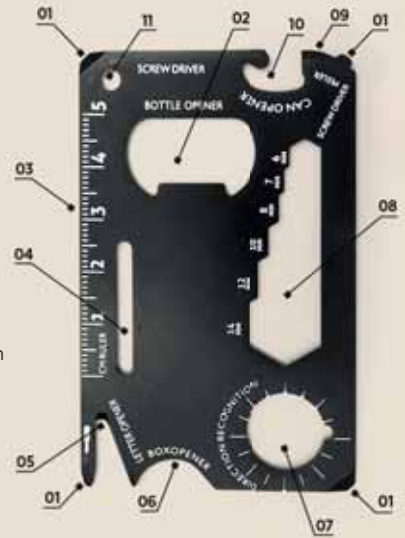

- 01 Screwdriver
- 02 Bottle opener
- 03 Ruler
- 04 Butterfly screw wrench
- 05 Letter opener
- 06 Box opener
- 07 Direction auxiliary indication
- 08 6 position wrench
- 09 Peeler
- 10 Can opener
- 11 Keychain hole

32.060
MULTI
MULTIFUNCTIONAL TOOL WITH 11 FUNCTIONS
Size: 8.5 x 5.5 x 0.3 cm Packing: 200/100/1
Recommended print type: laser engraving, screen printing

80 20 30
32.172
BOTELLA
MULTIFUNCTIONAL KNIFE - KEY HOLDER
Size: 7 x 2.5 x 1.2 cm Packing: 200/25/1
Recommended print type: laser engraving, pad printing

- 01 Can opener
- 02 Screwdriver
- 03 Blade
- 04 Corkscrew
- 05 Nail cleaner
- 06 Keychain ring