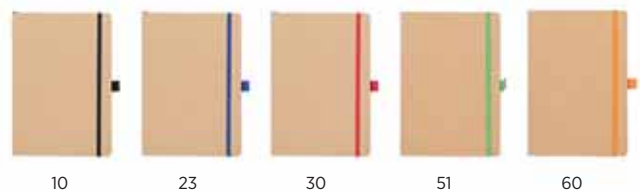

# OFFICE

NOTEBOOKS, NOTE SETS, GIFT BOXES, NAME CARDS,  
ID CARD HOLDERS, SCHOOL SUPPLIES, CLOCKS,  
PROMO STANDS AND BANNERS

Eco

Forest

34.445

**FOREST**

A5 NOTEBOOK

Book block: printed on ivory offset paper 70 g/m<sup>2</sup>, 160 lined pages  
 Cover material: paper Size: 14.4 x 21.4 cm Packing: 20  
 Recommended print type: screen printing, foil stamping, digital printing