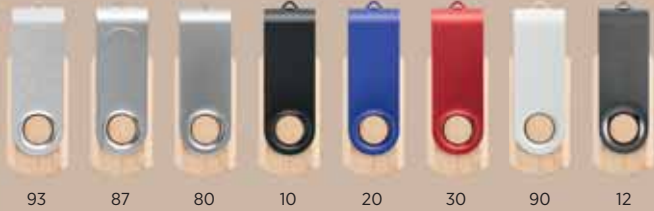

90

60

TECHNOLOGY

30 10 20 51 90 60

37.619  
**SMART SILVER**  
USB FLASH MEMORY  
Size: 5,8 x 1,9 x 1,1 cm  
Recommended print type: laser engraving, screen printing, pad printing

93 87 80 10 20 30 90 12

NEW