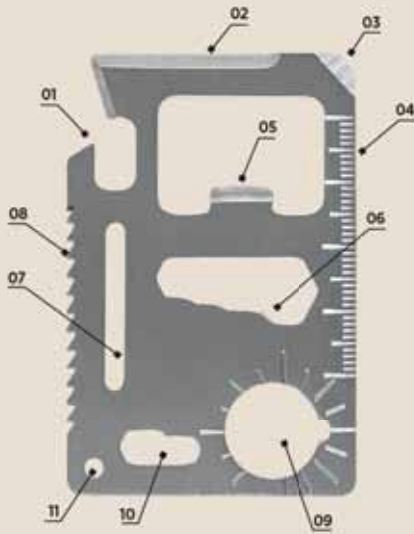

32.184.10  
**OMNI**  
 MULTIFUNCTIONAL TOOL WITH 11 FUNCTIONS  
 Size: 6.9 x 4.5 x 0.2 cm Packing: 400/100/1  
 Recommended print type: laser engraving

- 01 Screwdriver
- 02 Bottle opener
- 03 Ruler
- 04 Butterfly screw wrench
- 05 Letter opener
- 06 Box opener
- 07 Direction auxiliary indication
- 08 6 position wrench
- 09 Peeler
- 10 Can opener
- 11 Keychain hole