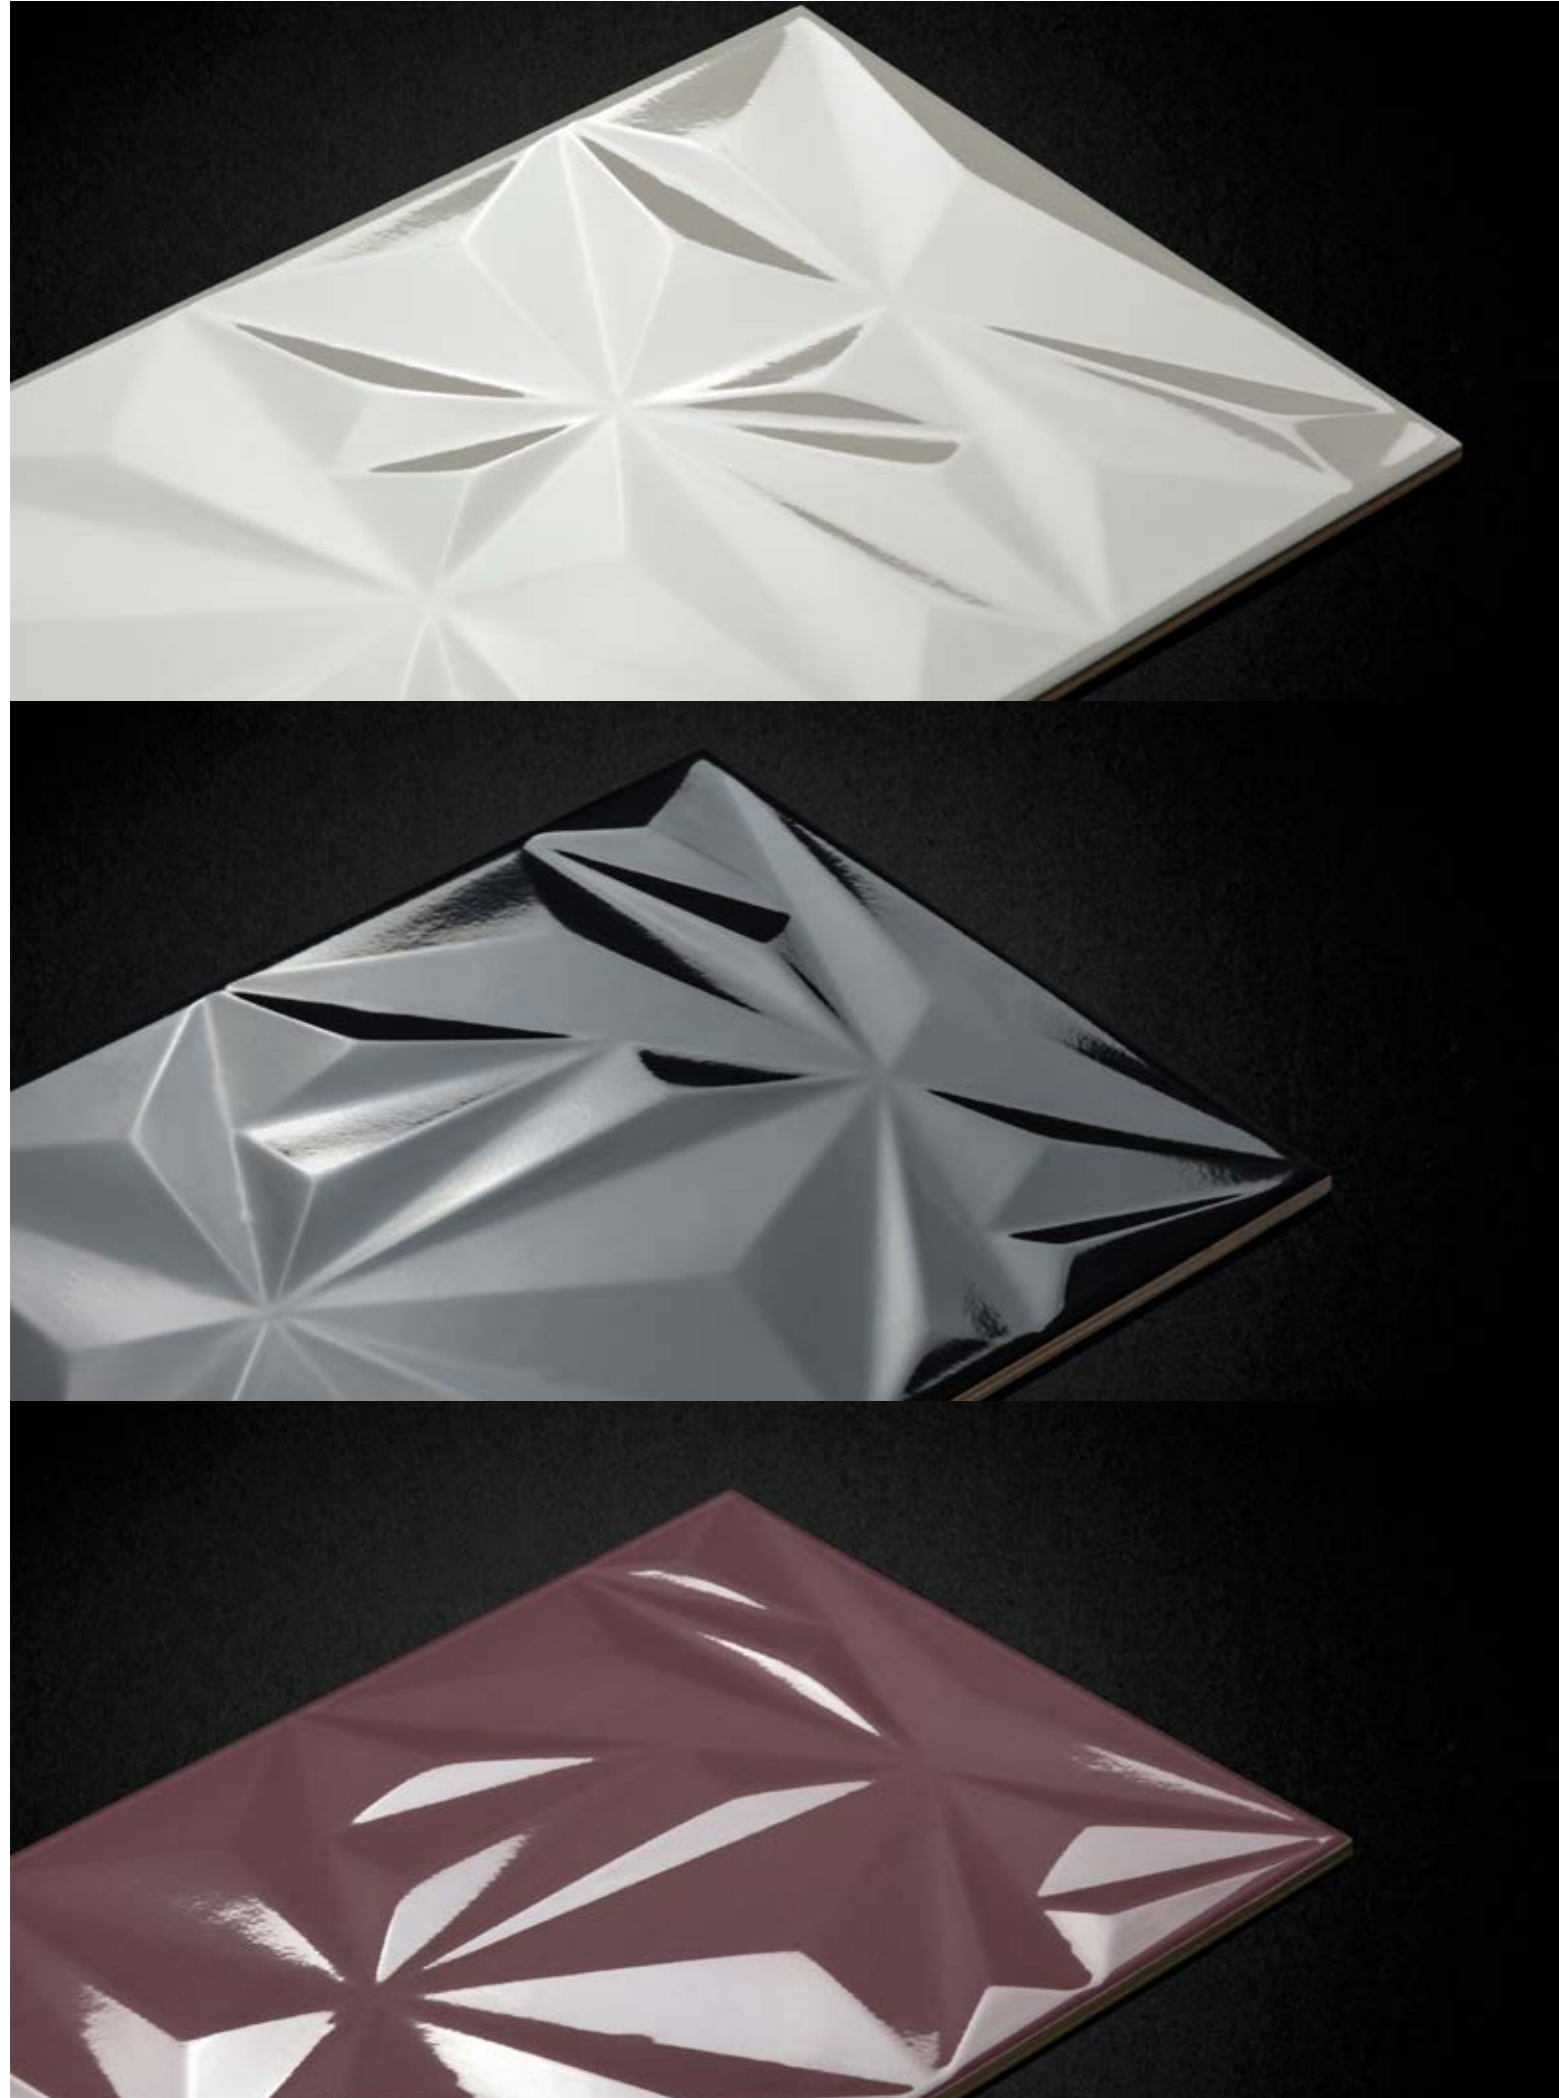

Piramit

30x60
Piramit Beyaz / Pyramid White
Parlak / Glossy
Duvar / Wall
DF36PR0011