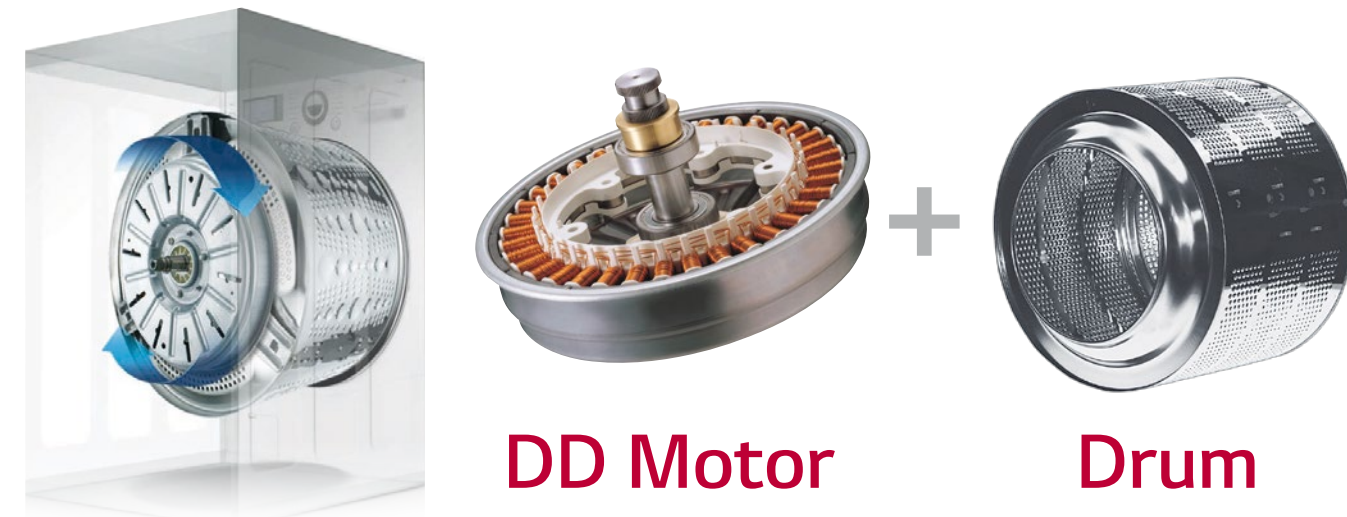

DURABILITY

LG professional devices give you superior durability and reliability thanks to **LG Inverter Direct Drive™** technology.