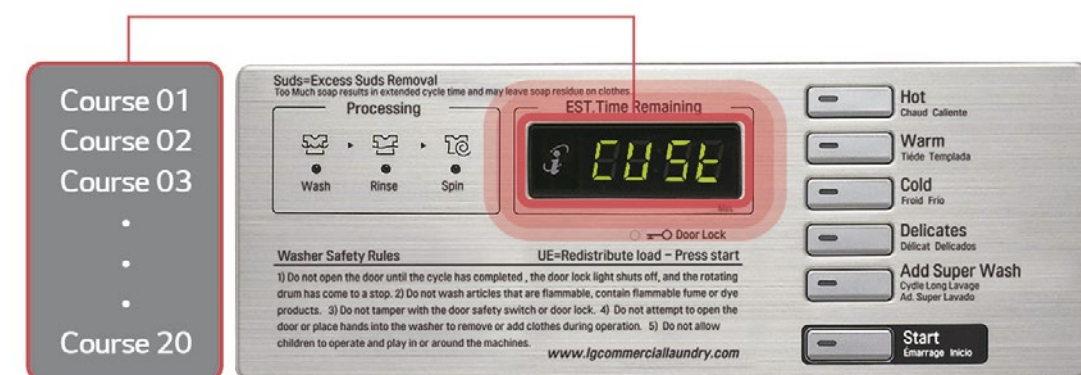

CUSTOMIZABLE PROGRAMS

Users can set up 20 of their programs

to optimize the washing process.

Setting the temperature, water level, program duration and spin speed ensures economical and gentle washing of protective clothing.