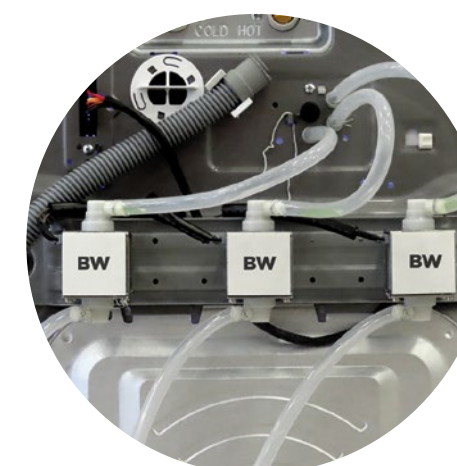

Automatic dosing kit
BW HYB-3P

- Automatic dosing kit with 3 pumps
- Quick and easy installation
- Dosage time adjustment from 1s to 20s