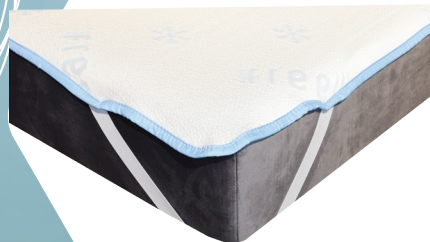

Front Fabric:
100% Polyester Knitted FREEZE technology
Back Fabric:
100% Polyester Jersey

Climattress mattress topper

Front Fabric:
100% Polyester Knitted FREEZE technology
Back Fabric:
100% Polyester Jersey

Freeze Extreme pillow

Fabric:
Freeze fabric
Filling:
Hollow Siliconized fiber

Freeze Extreme pillow protector

Front Fabric:
100% Polyester Knitted FREEZE technology
Back Fabric:
100% Polyester Jersey

Freeze Extreme mattress topper